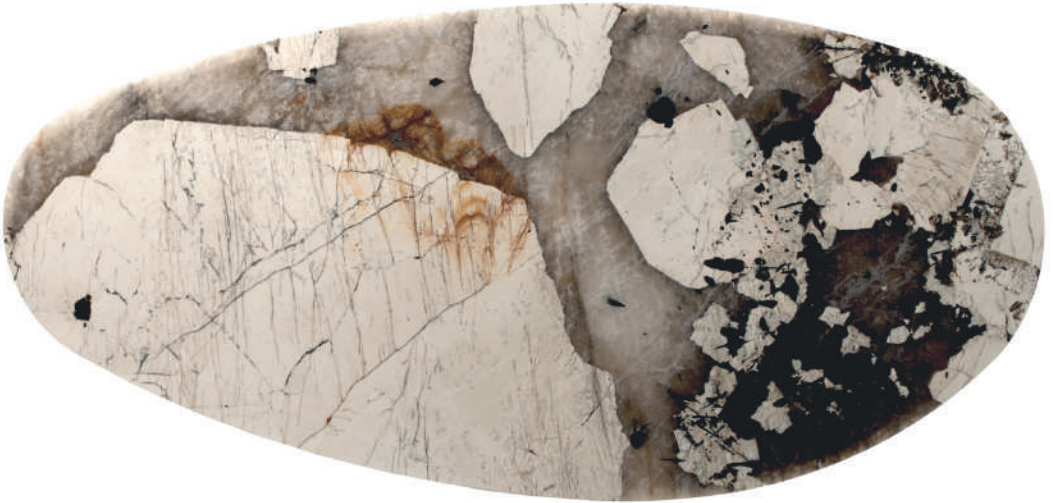

AON 1

by gritaa systems

Gritaa
systems

290x140 | Patagonia | Brass Satin Aged

290x140 | Polar White | Antiqued iron

STONE

GRES-OROBICO PATAGONIA GRES BANCO POLAR WHITE OCEAN STORM CALACATTA ORO

LEGS

ANTIQUED IRON ANTIQUED BRASS

DIMENSIONS

160 X 130 H=75
SMALL

180 X 137 H=75
MEDIUM

290 X 140 H=75
LARGE