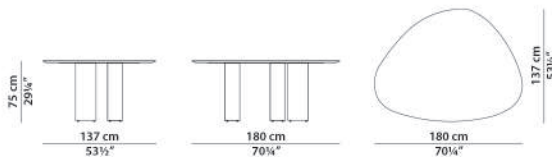

ANTIQUED IRON ANTIQUED BRASS

DIMENSIONS

160 X 130 H=75
SMALL

180 X 137 H=75
MEDIUM

290 X 140 H=75
LARGE