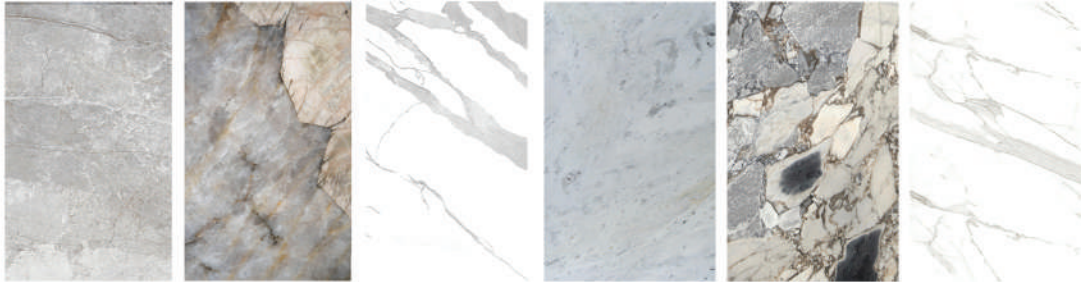

AON 1

by gritaa systems

Gritaa
systems

290x140 | Patagonia | Brass Satin Aged

290x140 | Polar White | Antiqued iron

STONE

GRES-OROBICO PATAGONIA GRES BANCO POLAR WHITE OCEAN STORM CALACATTA ORO

LEGS

ANTIQUED IRON ANTIQUED BRASS

DIMENSIONS

160 X 130 H=75
SMALL

180 X 137 H=75
MEDIUM

290 X 140 H=75
LARGE