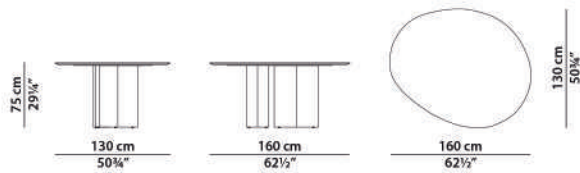

ANTIQUED IRON ANTIQUED BRASS

DIMENSIONS

160 X 130 H=75
SMALL

180 X 137 H=75
MEDIUM

290 X 140 H=75
LARGE